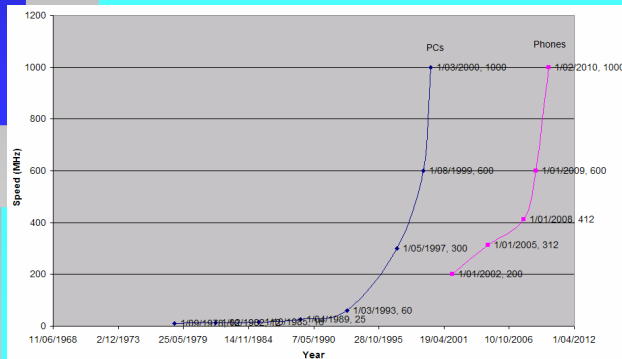

Processor Comparison PCs and Phones

■ Phones have about the same speed as a PC in the year 2000

5

Communications Features Generations - 1G, 2G, 2.5G, 3G, 3.5G

<http://reviews.cnet.com/4520-11288_7-5664933-2.html?tag=rb_content;rb_mtx>

Generation	Technology	Speed Range
1G	AMPS	voice only
2G	CDMA, GSM	voice and limited data (less than 20Kbps)
2.5G	GPRS, 1xRTT	Data at dial-up speeds (30Kbps to 90Kbps)
3G	UMTS, 1xEV-DO	DSL speeds (144Kbps to 3Mbps)
3.5G	HSDPA	Cable speeds (3.84Kbps to 14.4Mbps)

- 1G (AMPS) – analogue – voice only, easily intercepted
- 2G (GSM, CDMA) – digital – voice & limited data
  - Speeds less than 20 Kbps
- 2.5G (GPRS, 1xRTT - an early version of CDMA2000 - to EDGE) – data at dial-up speeds
  - Speeds 30 – 90 Kbps
- 3G (UMTS, 1xEV-DO) brings wireless broadband data services to your mobile phone
  - Speeds 144 Kbps - 2.4 Mbps
    - Speed through Web pages, enjoy streaming music video, watch on-demand video programming, download and play 3D games, and videoconference
- 3.5G (HSDPA)
  - Speeds 7.2 Mbps - 14.4 Mbps

6