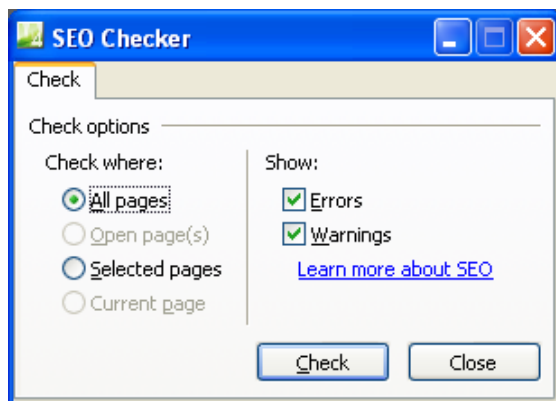

SEO in Expression Web

SEO in Expression Web

To run a report on SEO in EW click on tools SEO Reports

This window appears

Click check and select the pages you need reported on. Click check and this report is generated

SEO in Expression Web

Now you can go through the report page by page and adjust or add the necessary information as needed.

For more help right click the item and a drop down box appears.

This gives you more details on each problem and sends you to the help screens by clicking Learn more