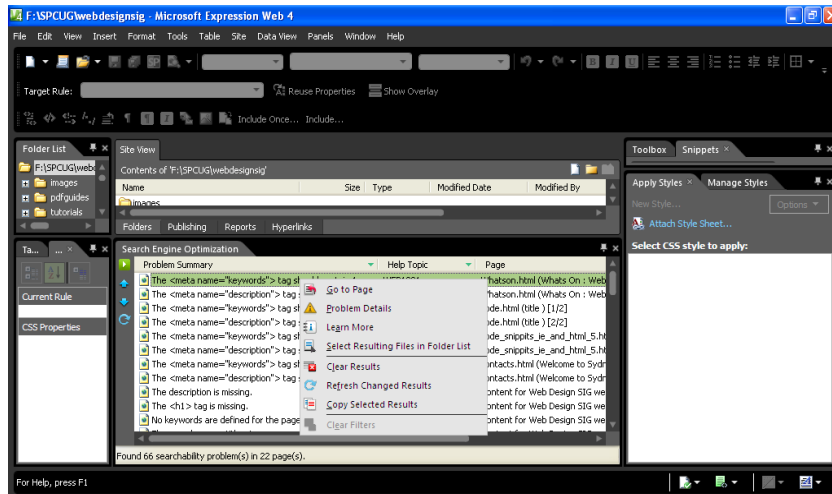

SEO in Expression Web

SEO in Expression Web

To run a report on SEO in EW click on tools SEO Reports

This window appears

Click check and select the pages you need reported on. Click check and this report is generated

SEO in Expression Web

Now you can go through the report page by page and adjust or add the necessary information as needed.

For more help right click the item and a drop down box appears.

This gives you more details on each problem and sends you to the help screens by clicking Learn more