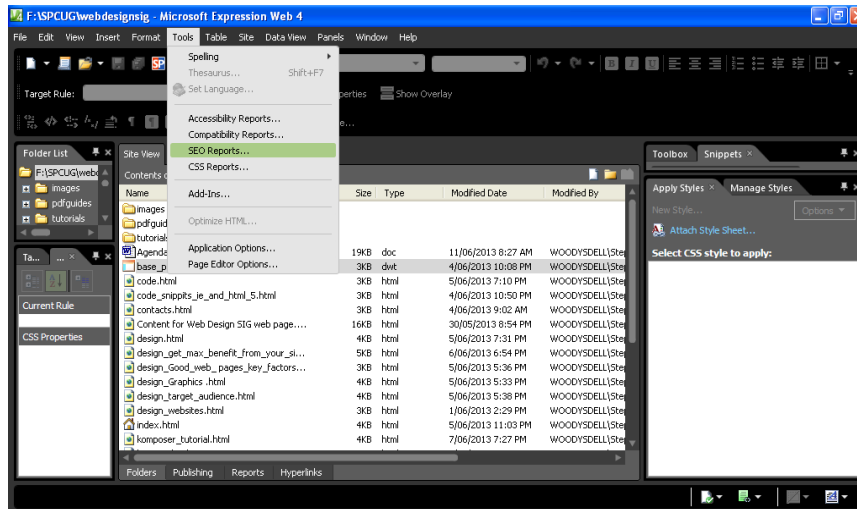

SEO in Expression Web

SEO in Expression Web

To run a report on SEO in EW click on tools SEO Reports

This window appears

Click check and select the pages you need reported on. Click check and this report is generated

SEO in Expression Web

Now you can go through the report page by page and adjust or add the necessary information as needed.

For more help right click the item and a drop down box appears.

This gives you more details on each problem and sends you to the help screens by clicking Learn more