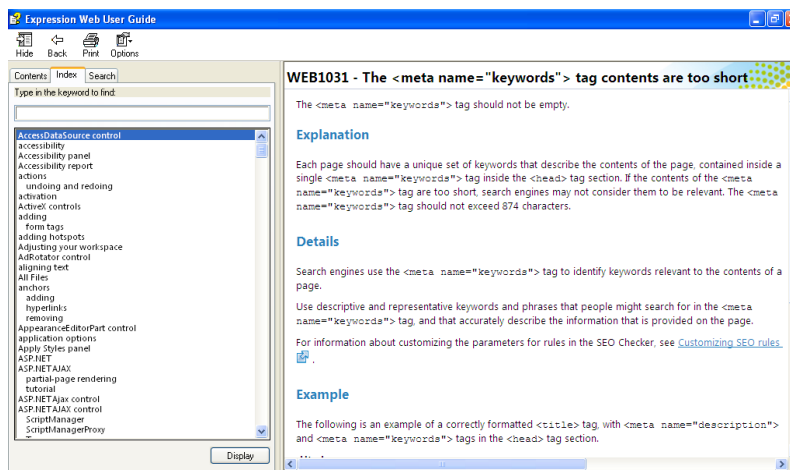

SEO in Expression Web

SEO in Expression Web

To run a report on SEO in EW click on tools SEO Reports

This window appears

Click check and select the pages you need reported on. Click check and this report is generated

SEO in Expression Web

Now you can go through the report page by page and adjust or add the necessary information as needed.

For more help right click the item and a drop down box appears.

This gives you more details on each problem and sends you to the help screens by clicking Learn more