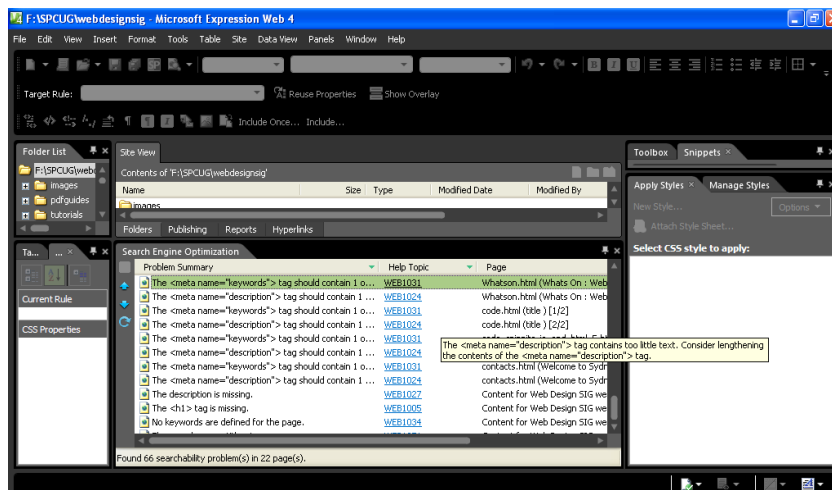

SEO in Expression Web

SEO in Expression Web

To run a report on SEO in EW click on tools SEO Reports

This window appears

Click check and select the pages you need reported on. Click check and this report is generated

SEO in Expression Web

Now you can go through the report page by page and adjust or add the necessary information as needed.

For more help right click the item and a drop down box appears.

This gives you more details on each problem and sends you to the help screens by clicking Learn more